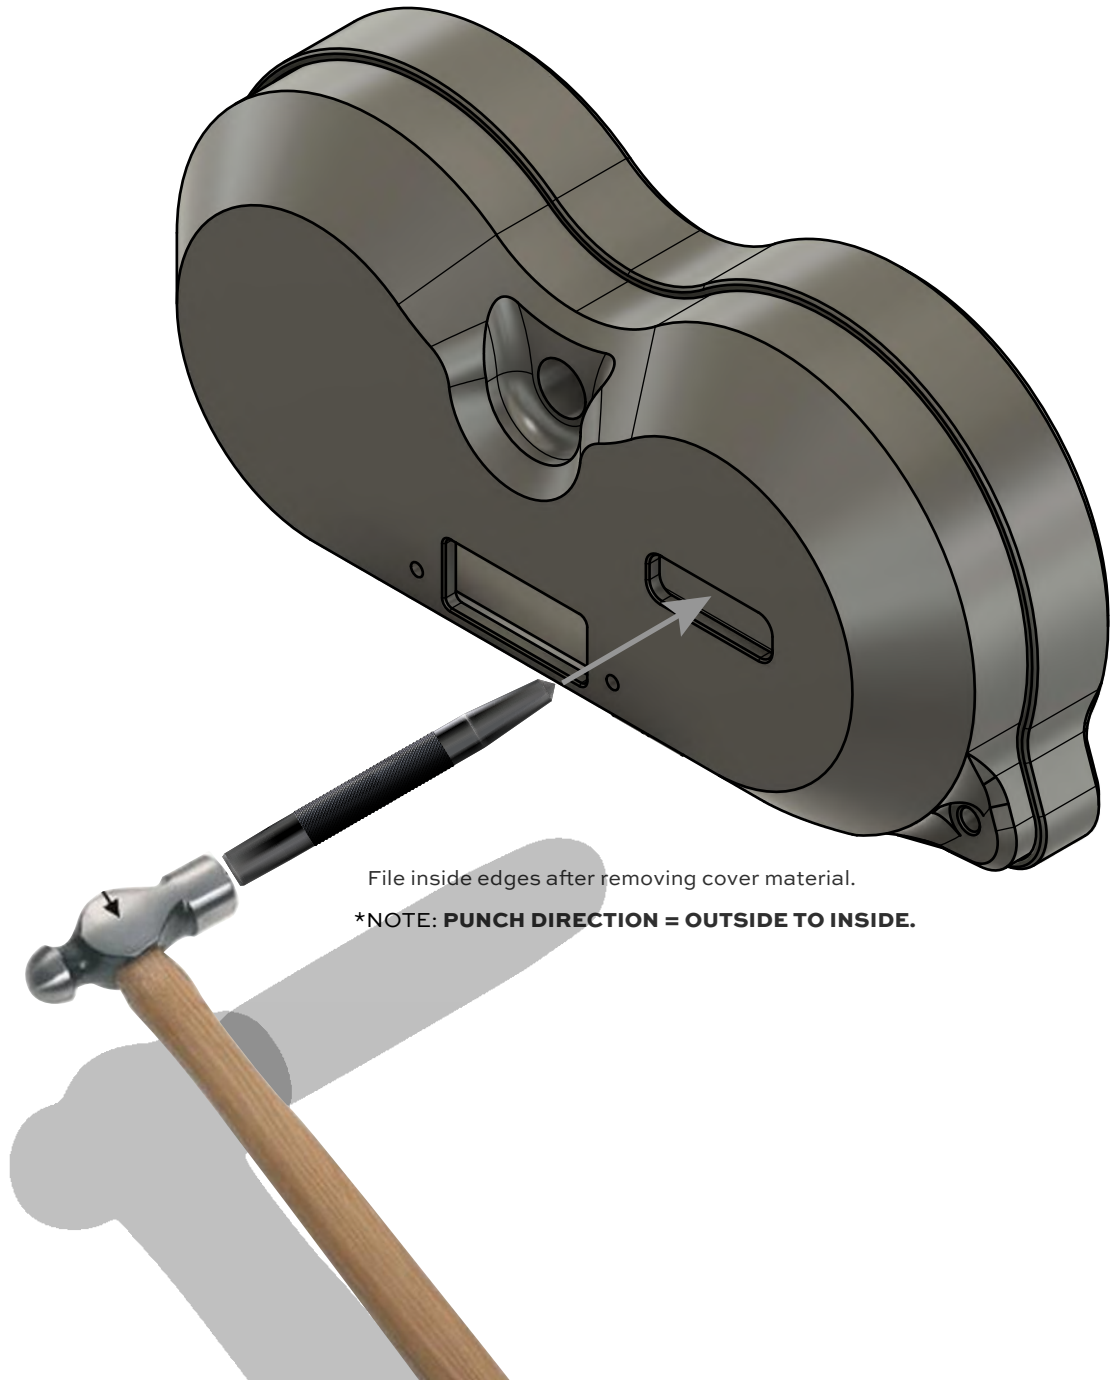

DAKOTA DIGITAL RG BILLET GAUGE BEZEL
ST-IN-02**TOOLS REQUIRED:**

- HAMMER
- CENTER PUNCH
- SMALL FILE

FINISHED RESULT:

File inside edges after removing cover material.

***NOTE: PUNCH DIRECTION = OUTSIDE TO INSIDE.**