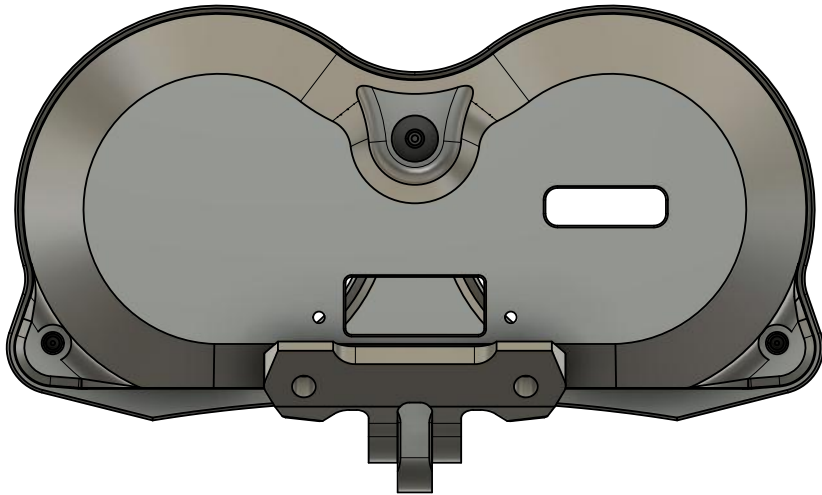

DAKOTA DIGITAL RG BILLET GAUGE BEZEL
ST-IN-02**TOOLS REQUIRED:**

- HAMMER
- CENTER PUNCH
- SMALL FILE

FINISHED RESULT:

File inside edges after removing cover material.

***NOTE: PUNCH DIRECTION = OUTSIDE TO INSIDE.**