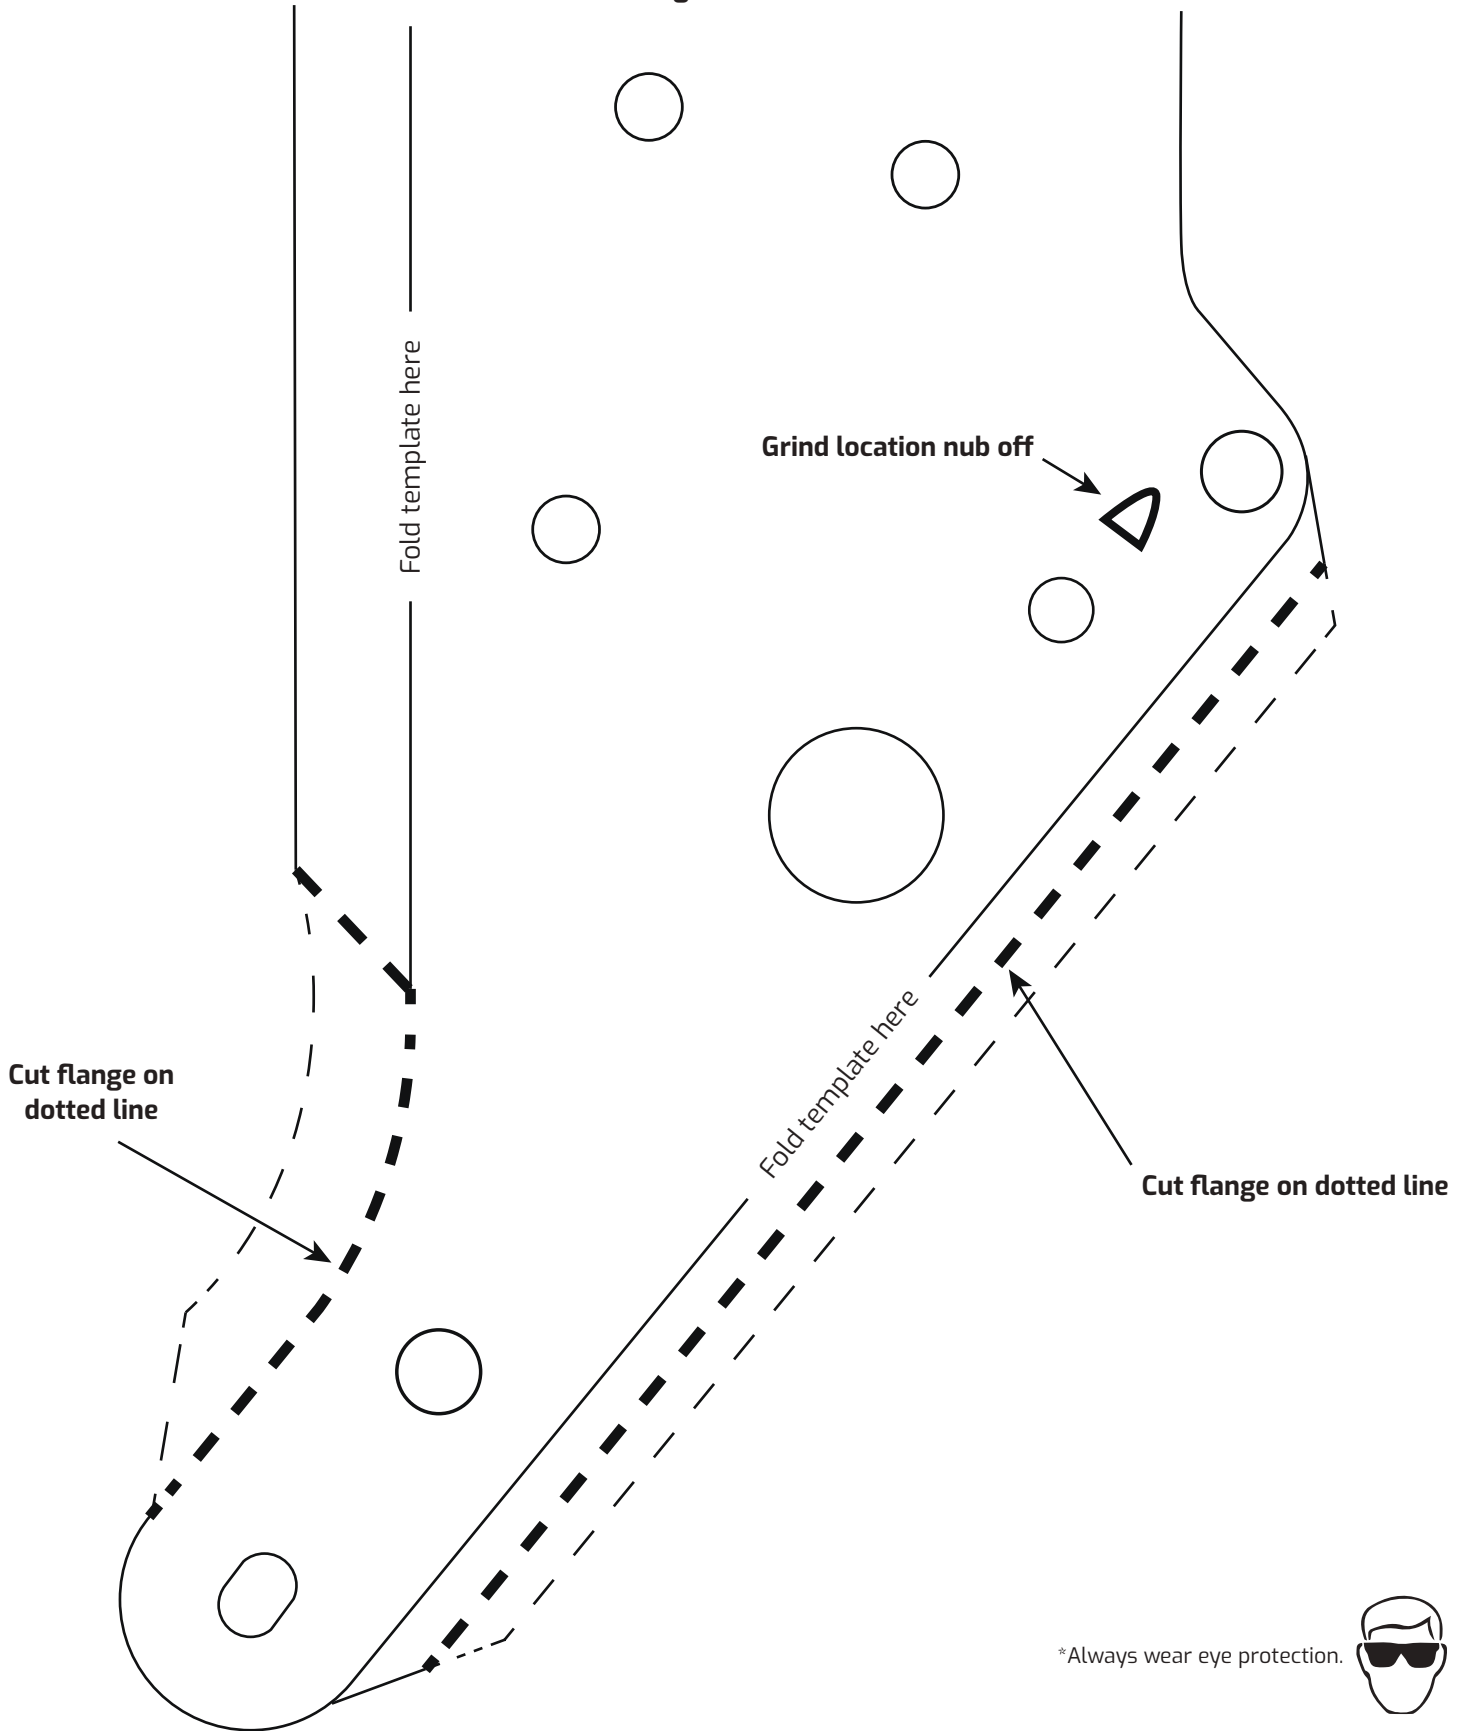

2014 and up Street Glide/Batwing Fairing Modification