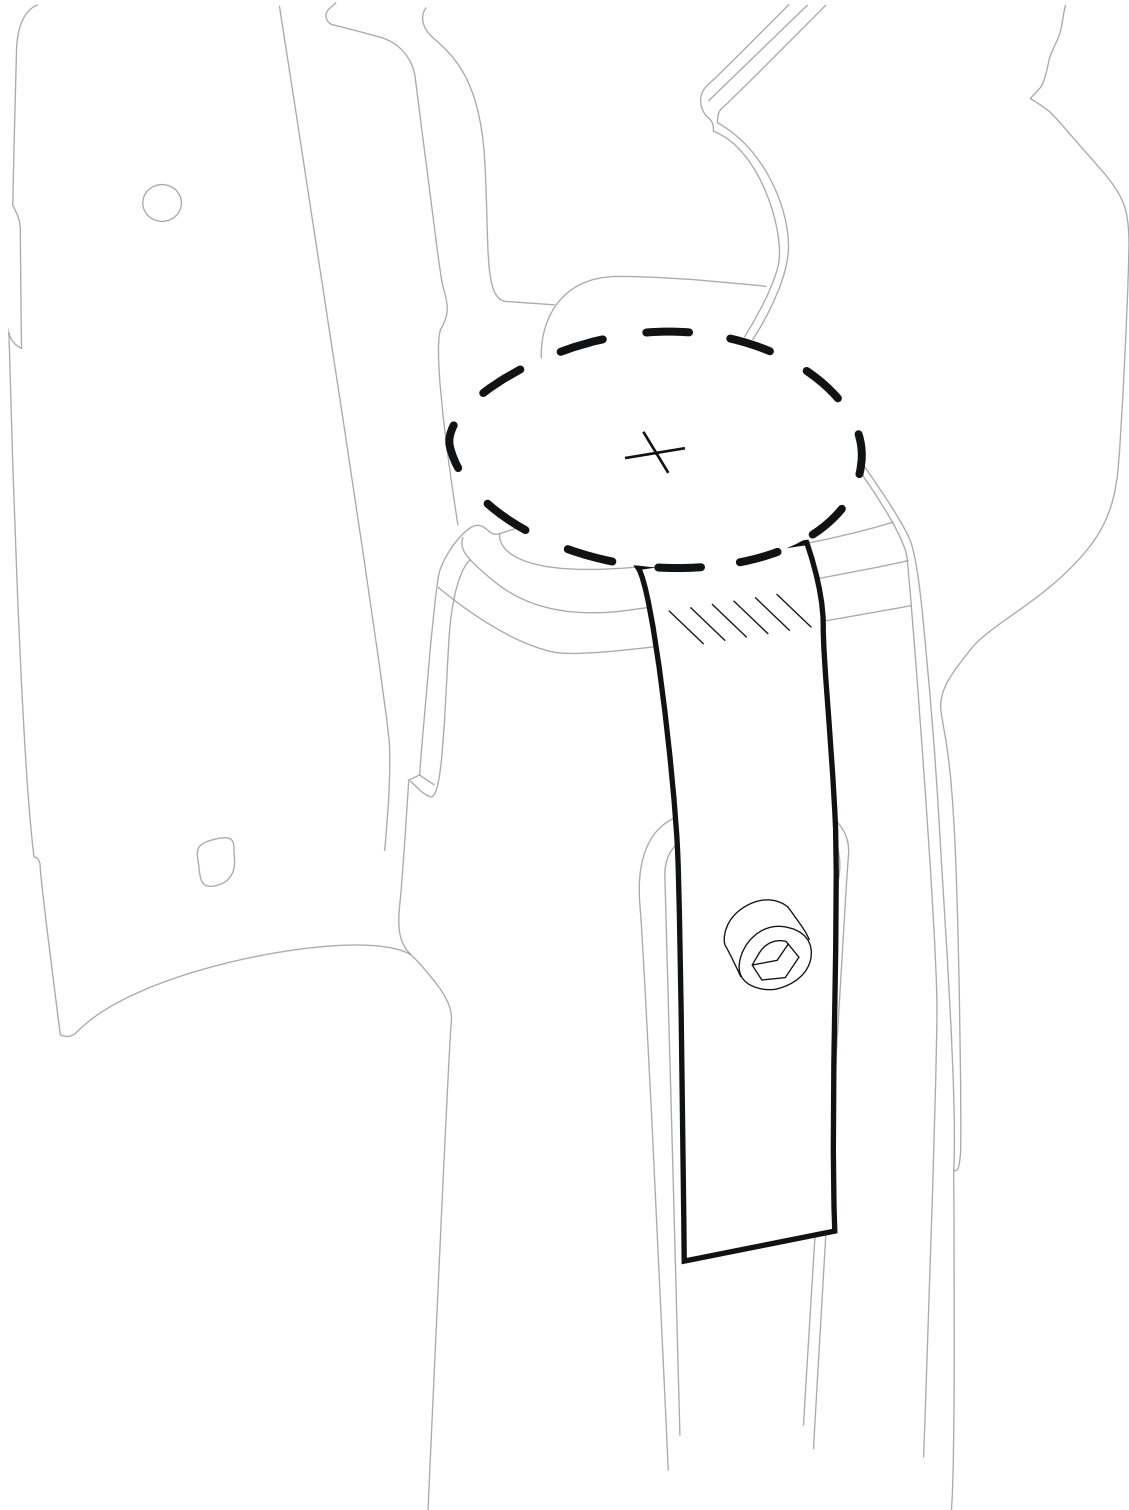

### Road Glide Nacelle Fork Cap Clearance Cut Template

\*Always wear eye protection.

### Road Glide Nacelle Fork Cap Clearance Cut Template Usage - Fig. A

\*Always wear eye protection.

### Road Glide Nacelle Fork Cap Clearance Cut Template Usage - Fig. B

\*Always wear eye protection.