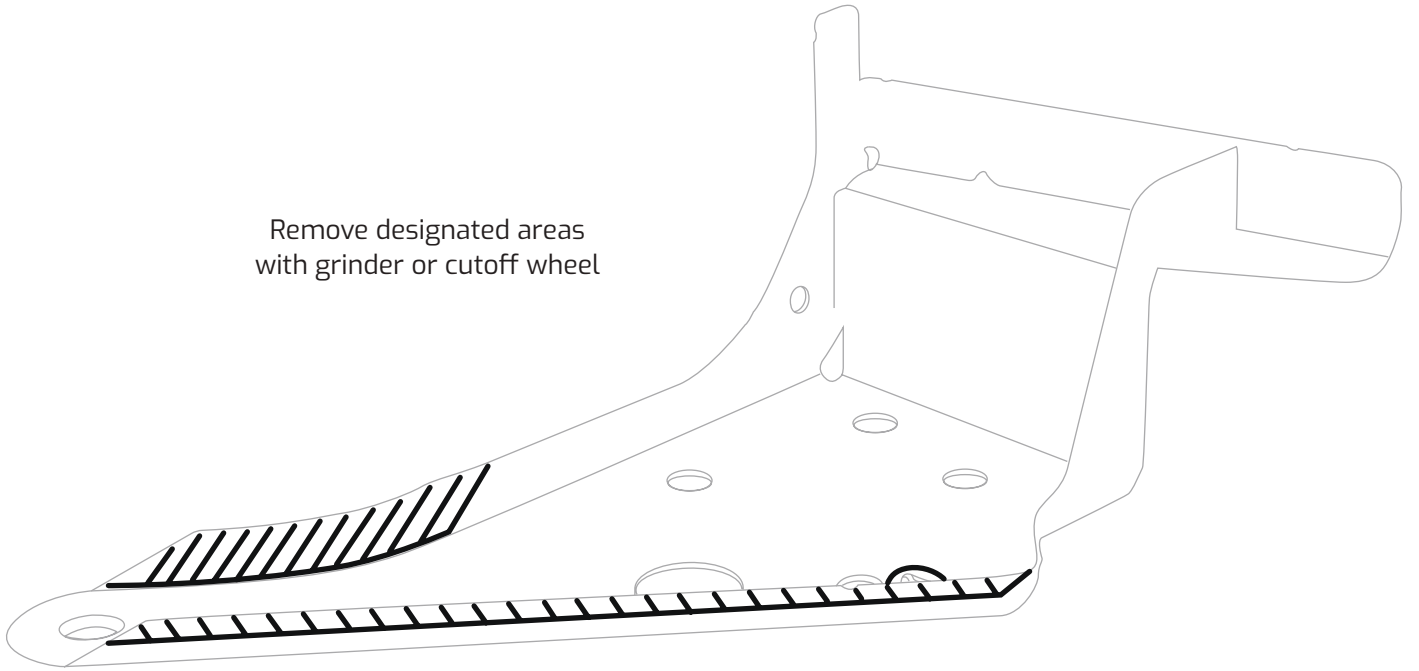

2014 and up Street Glide/Batwing Fairing Modification Example

Remove designated areas
with grinder or cutoff wheel