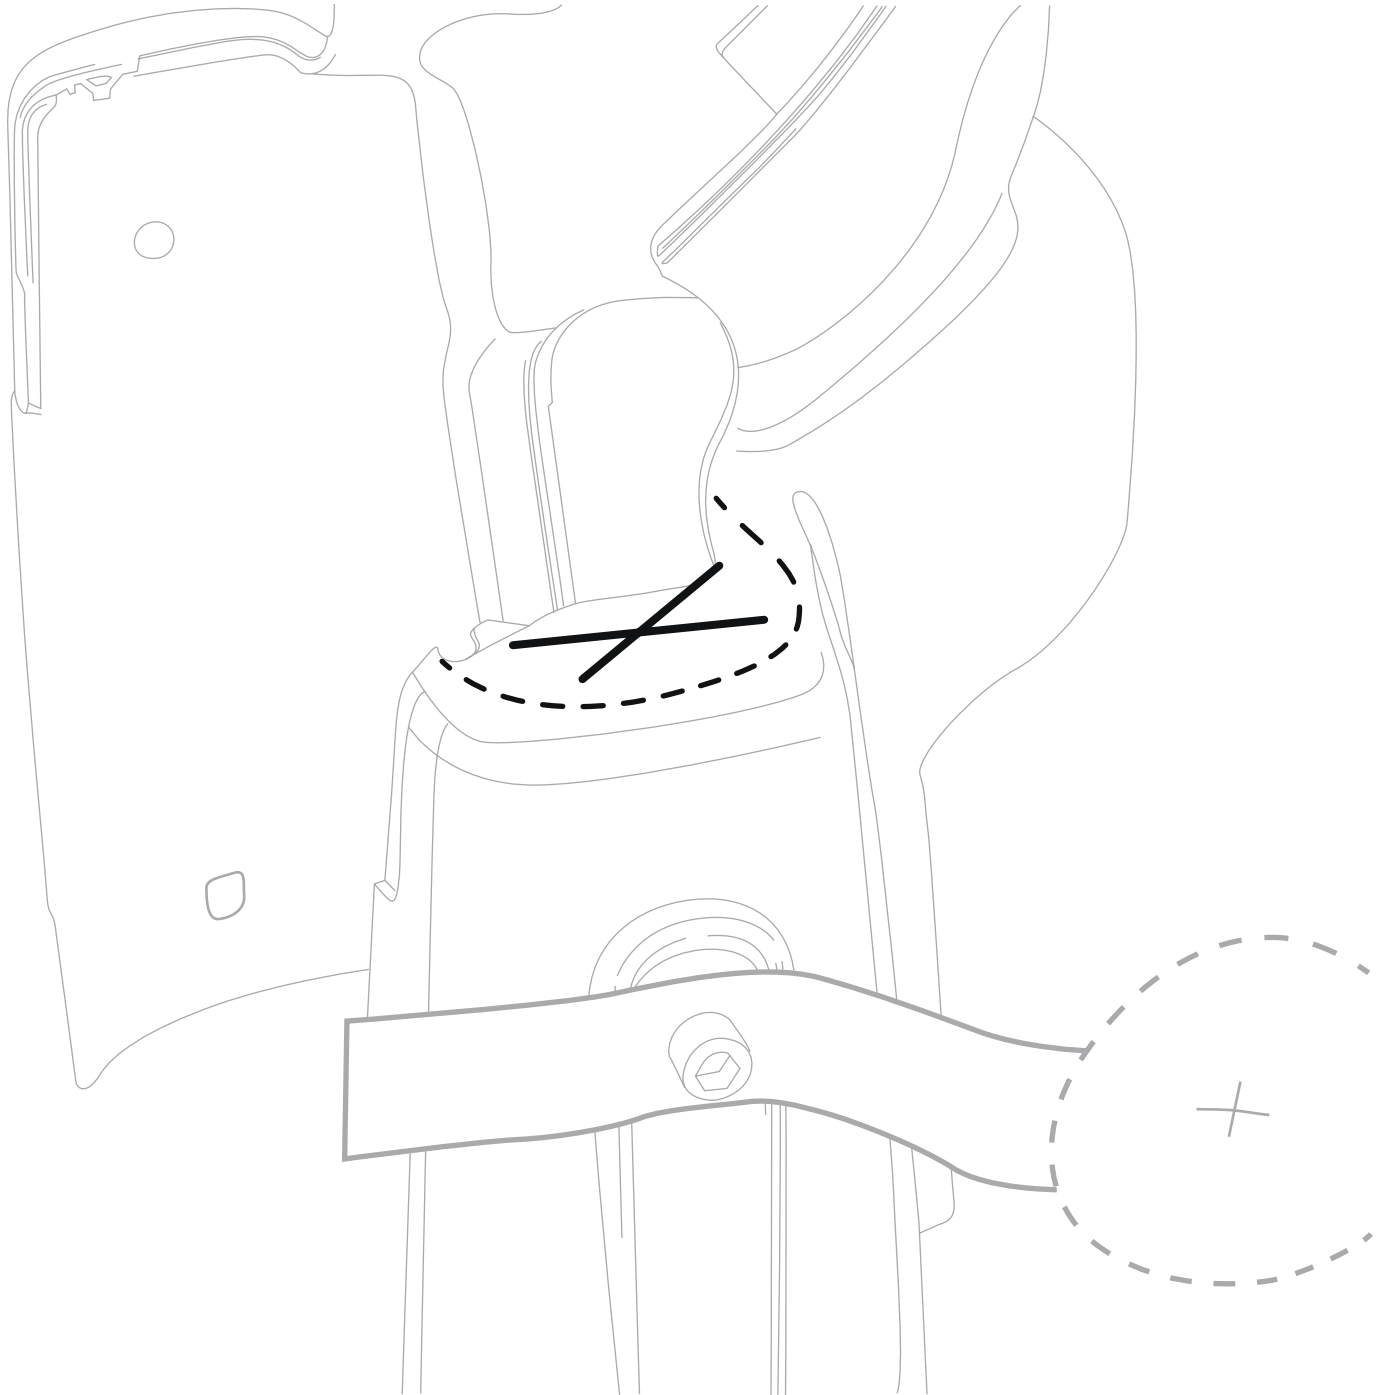

Road Glide Nacelle Fork Cap Clearance Cut Template Usage - Fig. B

*Always wear eye protection.