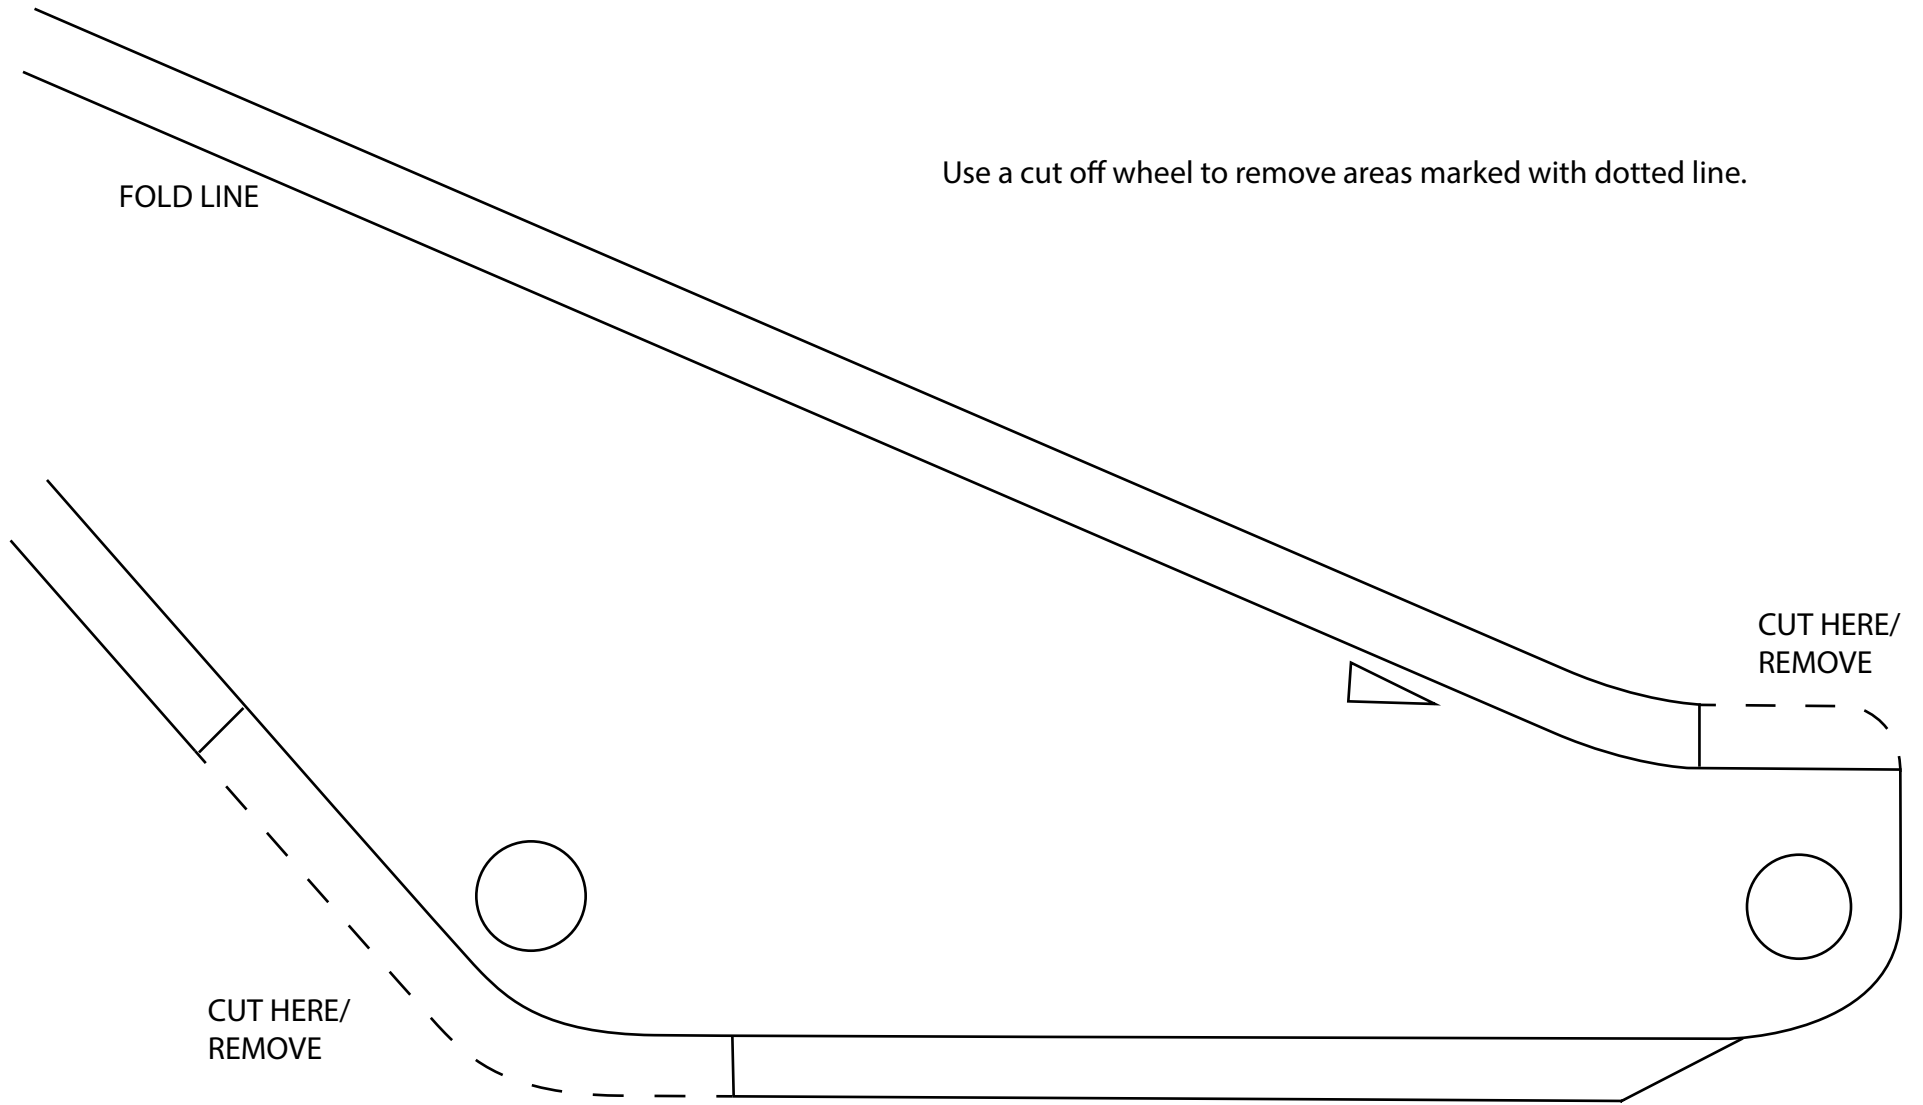

1996 - 2013 Batwing Fairing Mount Cut Template

Always wear eye protection.