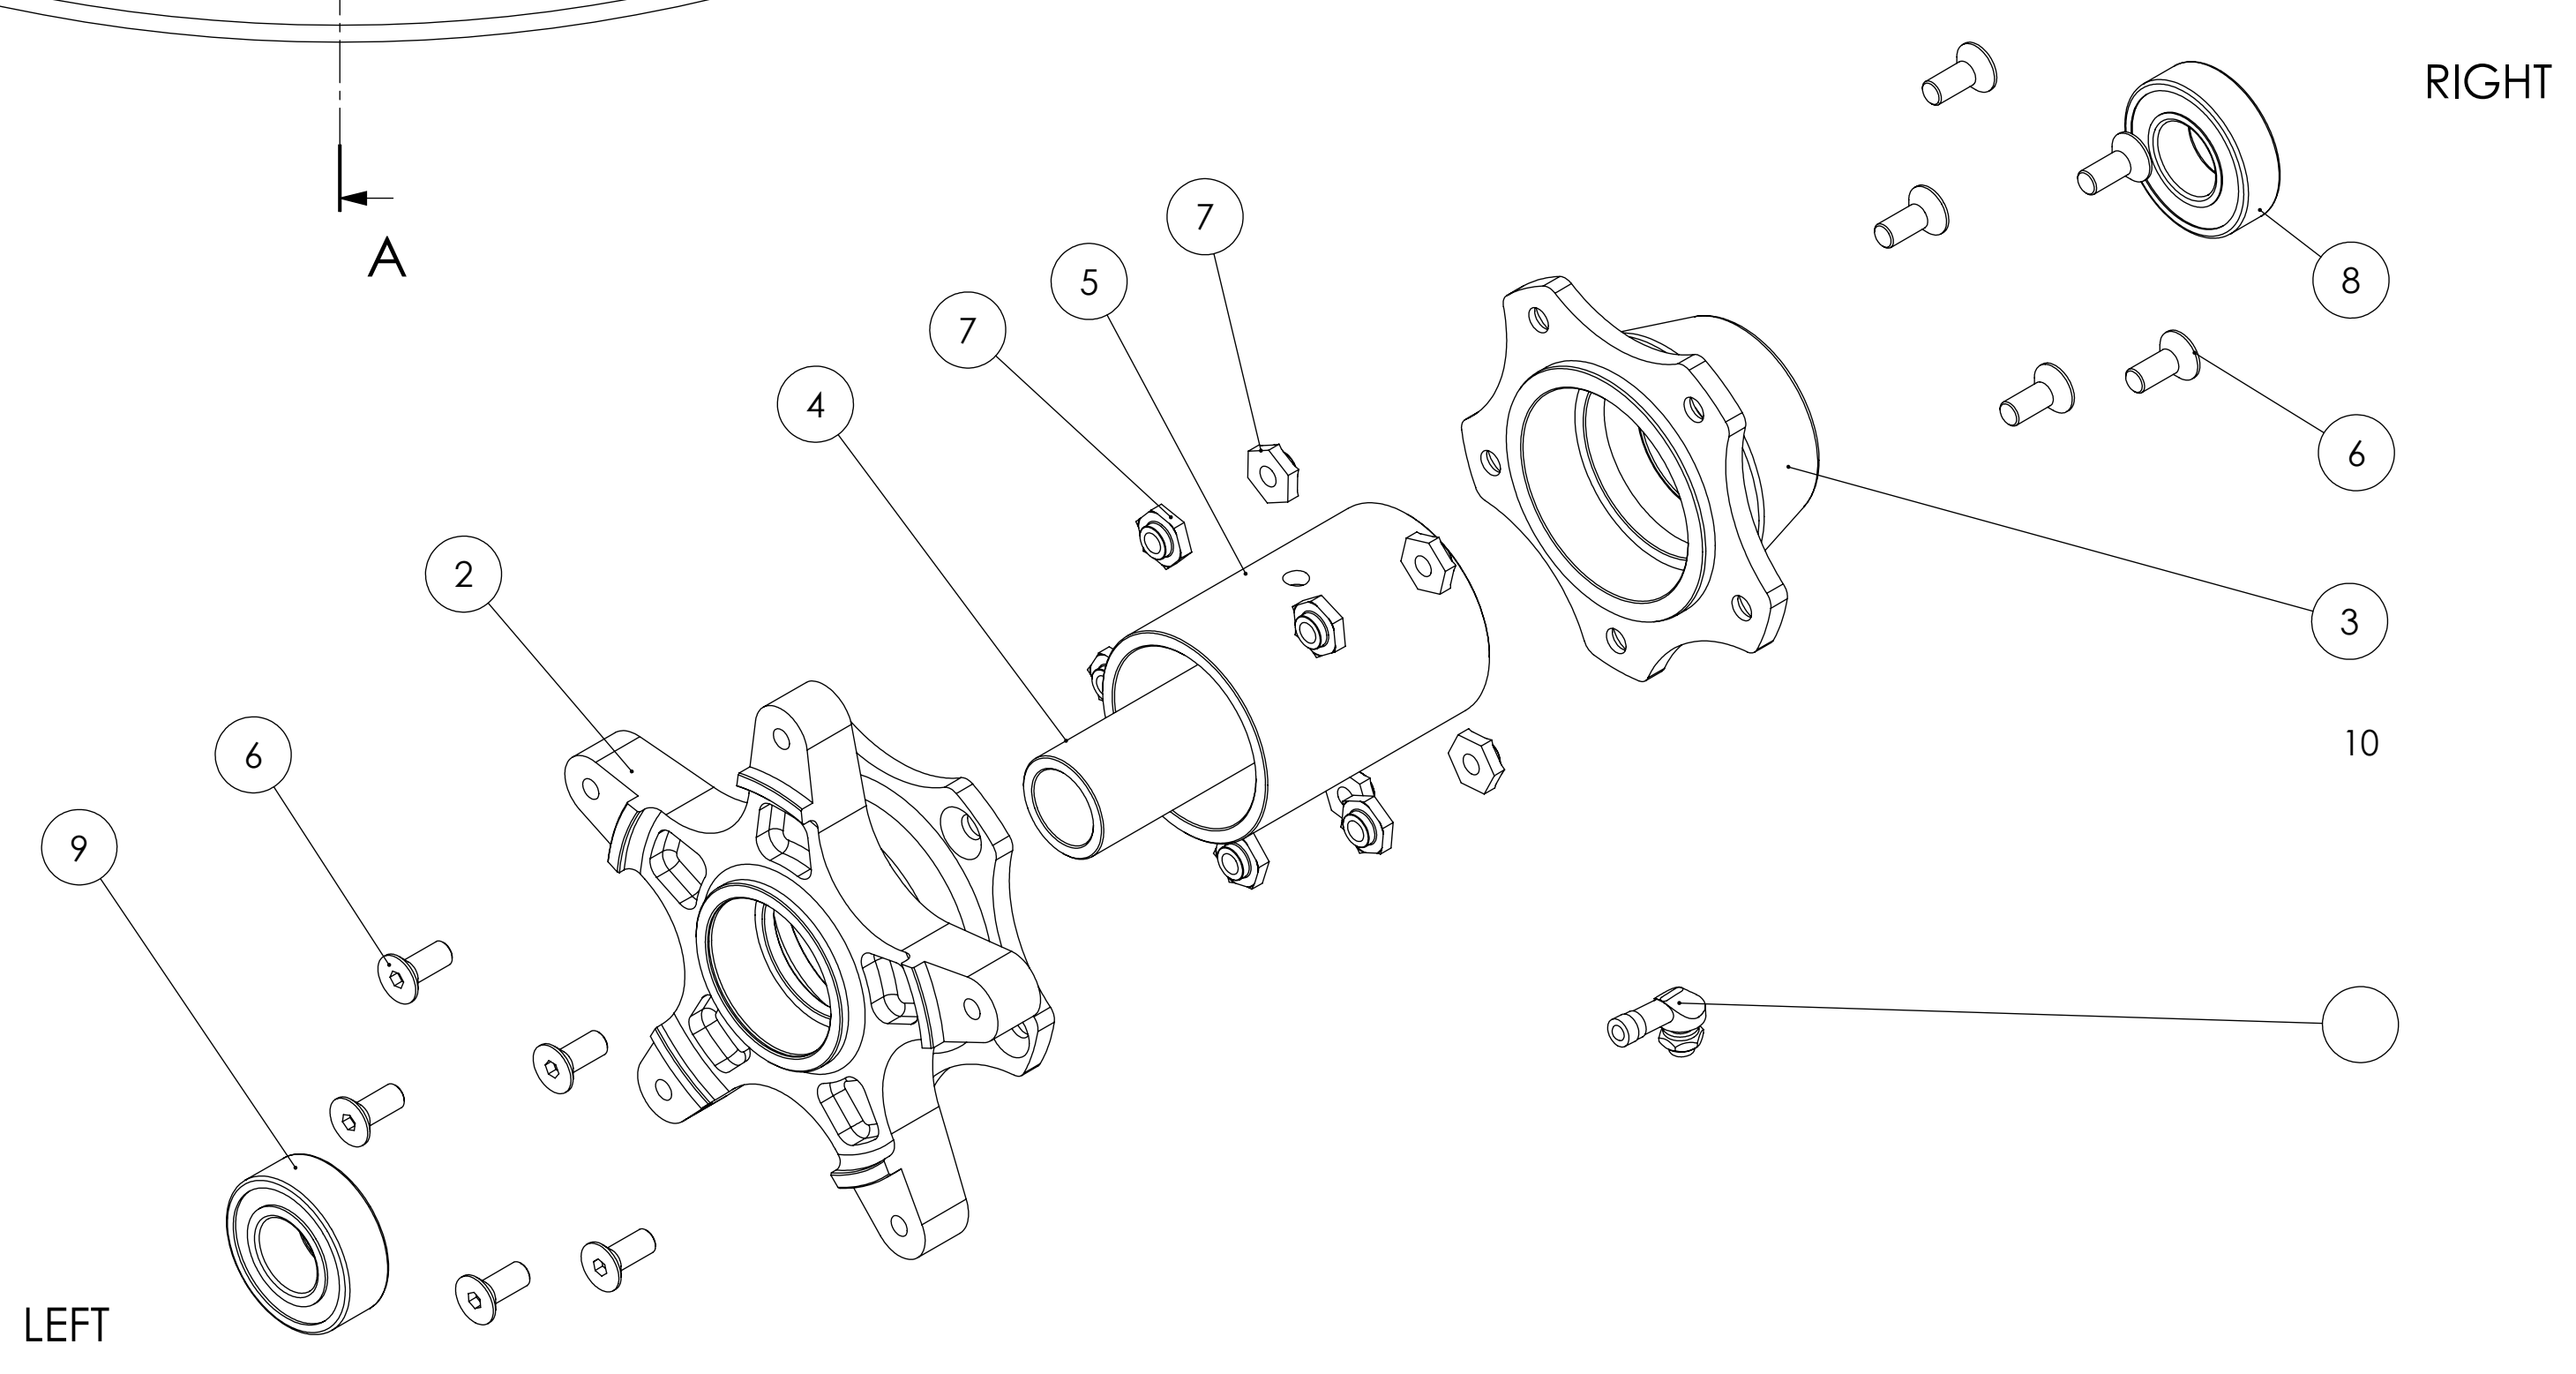

DETAIL B
 SCALE 3 : 1

BST
 blackstone TEK

Brock's Performance
 4064 E Patteson Rd
 Beavercreek, OH 45430
 TEL: 937-912-0054
 FAX: 937-912-0062

DESCRIPTION
 HD Street Glide FW Assembly